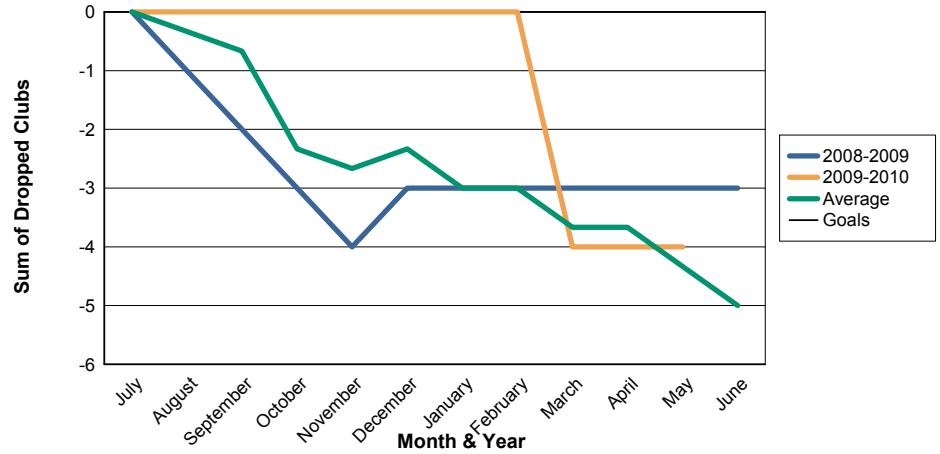

3 Year Comparisons for GMT Constitutional Area 6

By GMT District

As of May 2010

Sum of New Clubs/ Month & Year

For District 323 B

Sum of Dropped Clubs/ Month & Year

For District 323 B

Sum of Net Clubs/ Month & Year