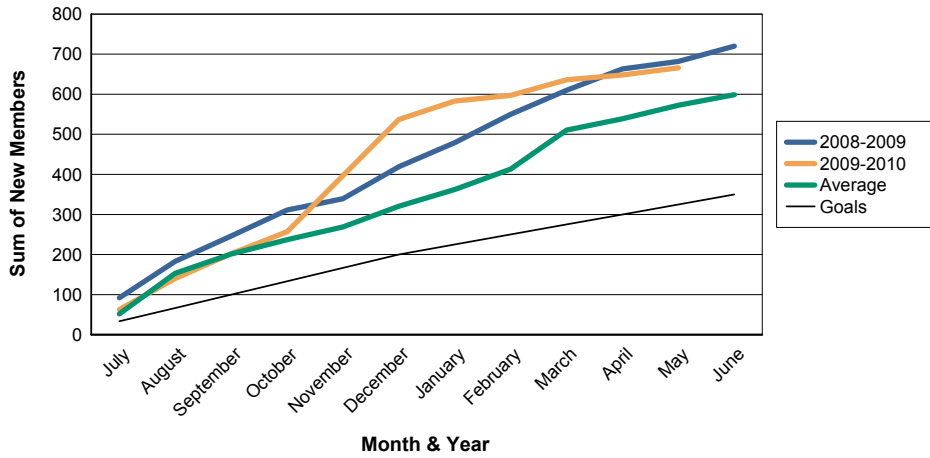

For District 323 B

Sum of Charter Members/ Month & Year

For District 323 B

3 Year Comparisons for GMT Constitutional Area 6

By GMT District

As of May 2010

Sum of New Members/ Month & Year

For District 323 B