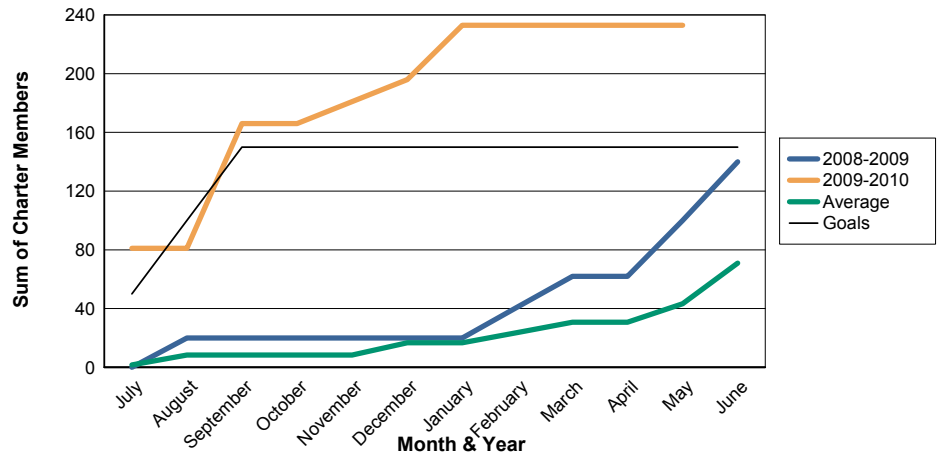

Sum of Charter Members/ Month & Year

For District 323 B