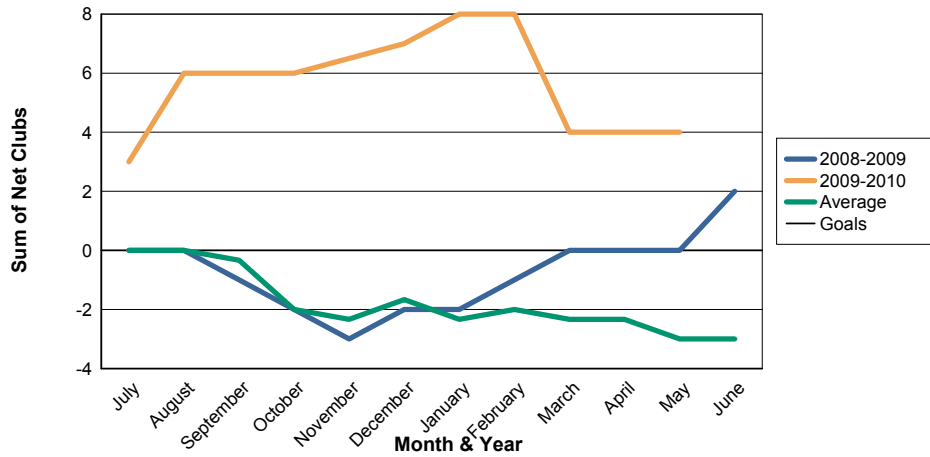

Sum of Net Clubs/ Month & Year

For District 323 B