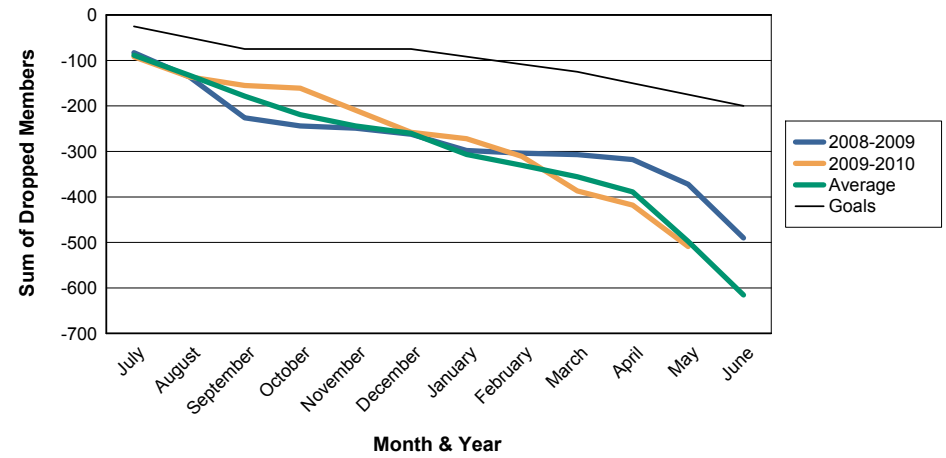

Sum of Dropped Members/ Month & Year

For District 323 B