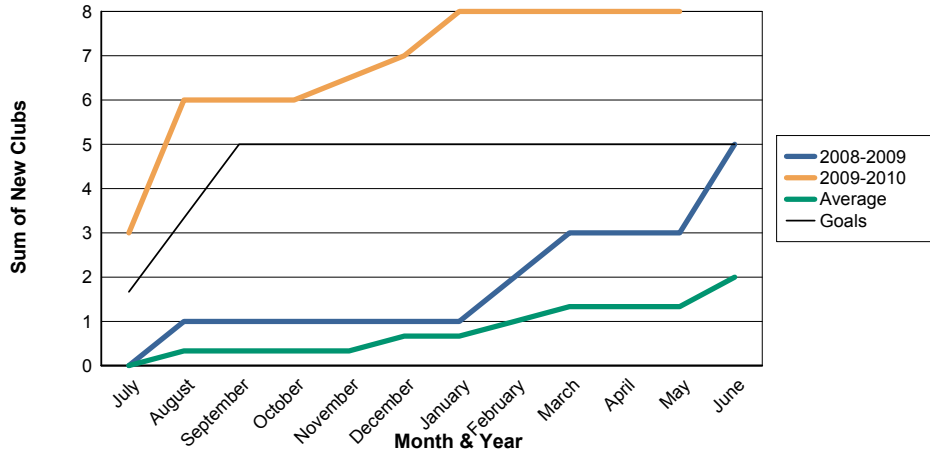

3 Year Comparisons for GMT Constitutional Area 6

By GMT District

As of May 2010

Sum of New Clubs/ Month & Year

For District 323 B

Sum of Dropped Clubs/ Month & Year

For District 323 B

Sum of Net Clubs/ Month & Year